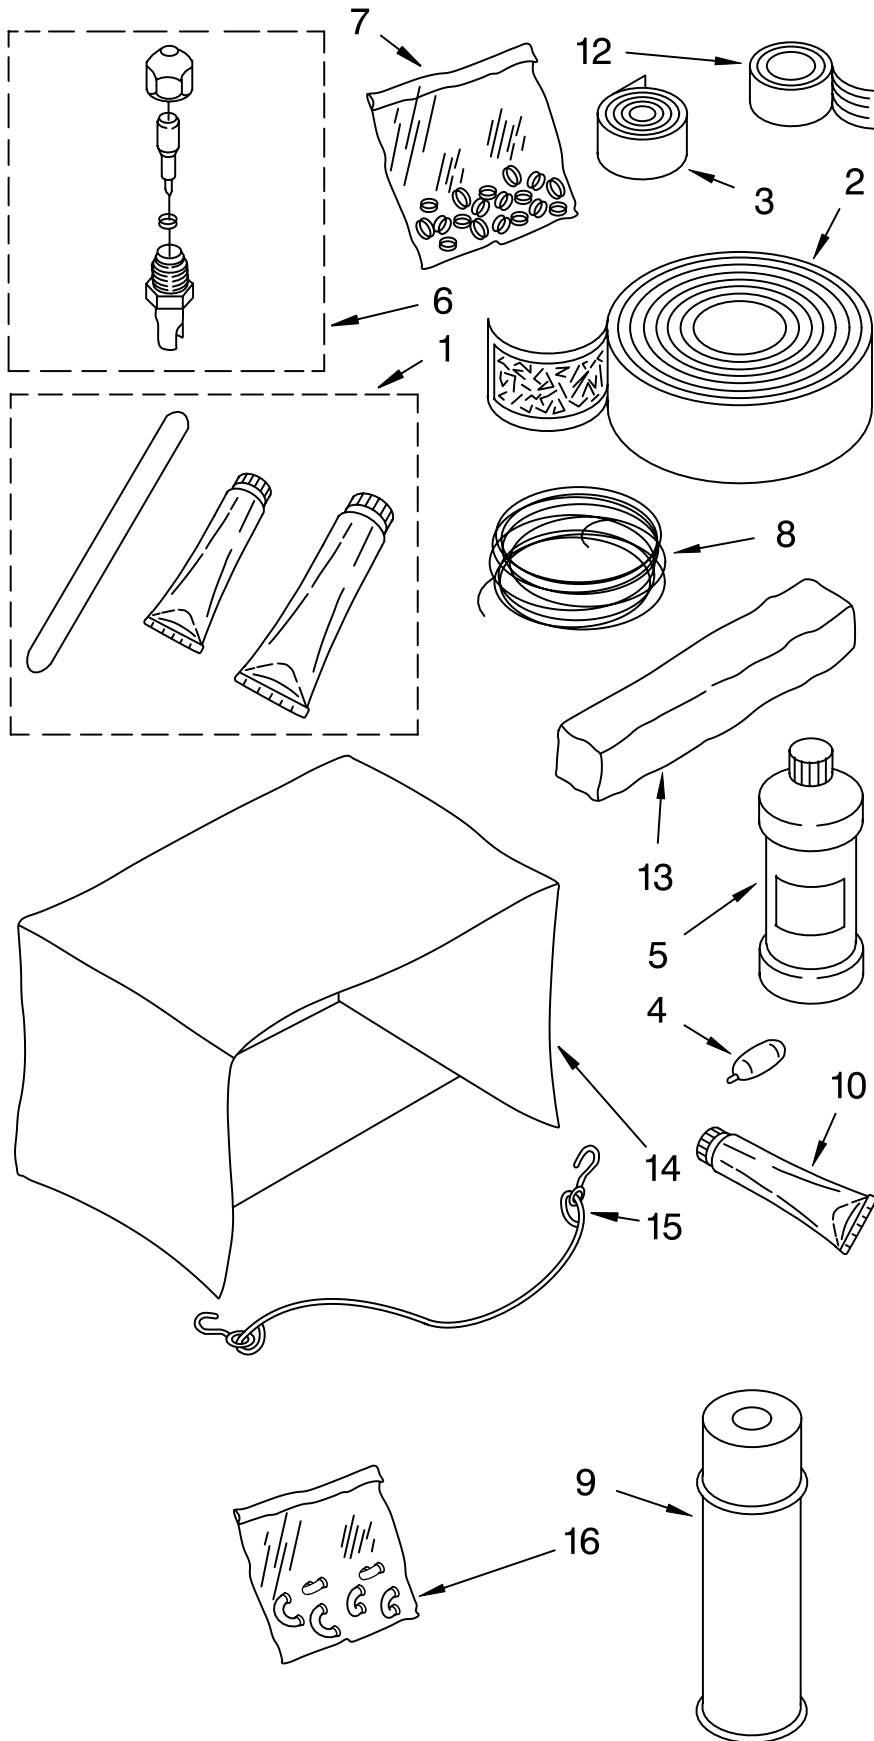

OPTIONAL PARTS (NOT INCLUDED)

For Model: ACQ189XR1

Illus. No.	Part No.	DESCRIPTION
1	799833	Epoxy, Tube (Aluminum Repair)
2	505168	Tape, No Drip 30'
3	479502	Tape, Vinyl 36'
4	10943	Oil, Turbine 1 Fl. Oz.
5	99243	Oil, Turbine 8 Fl. Oz.
6		Valve, Access
	876764	3/16" Tube O.D.
	978025	1/4" Tube O.D.
	978026	5/16" Tube O.D.
	978027	3/8" Tube O.D.
	978028	1/2" Tube O.D.
	978029	5/8" Tube O.D.
	978030	3/4" Tube O.D.
7	978865BULK	Seal, Ring Access Valve (20-Pack)
8		Wire, 25' Roll
	242820	Black 14 Ga.
	242825	Red 14 Ga.
	47261	Black 12 Ga.
	299885	Red 12 Ga.
	47263	White 12 Ga.
9	813684	Adhesive, Insulation (24 Oz. Spray)
10	279368	Adhesive, Insulation (2 Oz. Tube)
12	212643	Sealer, Permagem 4-1" Strips
13	99344	Sealer, Permagem 1 Lb. Bar
14		Cover, Winter
	484066	28 x 19 x 31"
	484067	19 x 12 x 14"
	484069	27 x 19 x 6 to 27"
	484184	22 x 15 x 3 to 18"
15	813610	Retainer, Cord (Winter Cover)
16		Return Bend Replacement Kit
	4388784	(5/16 Inch Tube)
	4388785	(3/8 Inch Tube)

FOR ORDERING INFORMATION REFER TO PARTS PRICE LIST